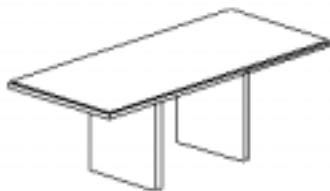

Woodlore Systems Seven Series

Shown above: Maple 30 x 66 desk with 24 x 48 executive return and black Sonata executive chair .

The Systems Seven series is designed to compliment transitional and contemporary work environments. It's functional design allows companies to meet all the needs of their office environment within budget. The Systems Seven product is made with a durable laminate finish .

Executive u-Unit
Left or Right handed
36x72/24x48/20x72*

Full Storage Credenza
7CZ7220
20 x 72

Kneespace Credenza
7CDP7220
20 x 72

Full Storage Hutch
70D72
20 x 72

2 Drawer Lateral File
7LF
29 x 36

End Table
7ET2222
22 x 22

Coffee Table
7CT4822
22 x 48

Conference Tables
36 x 72 7RC7236
48 X 96 7RC9648
48 X 120 7RC12048

Conference Table
7MT42/7XL
42 " Round

3 Shelf Bookcase
7BC3672
36 x 72

2 Shelf Bookcase
7BC3648
36 x 48