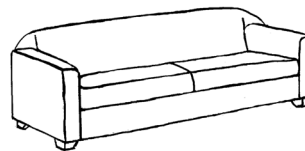

## Reception Area

# Reception Solutions

Reception Desk with transaction top  
Available right or left handed  
72 x 30 w/ 24 x 42 return

---

Contemporary Coffee Table

---

Contemporary End Table

---

Milan Lounge Chair  
34"L x 34"D x 34"H

---

Milan Sofa  
76"L x 34"D x 34"H

---

Tuscany Lounge Chair  
38"L x 34"D x 34"H

---

Tuscany Sofa  
80"L x 35"D x 34"H

---