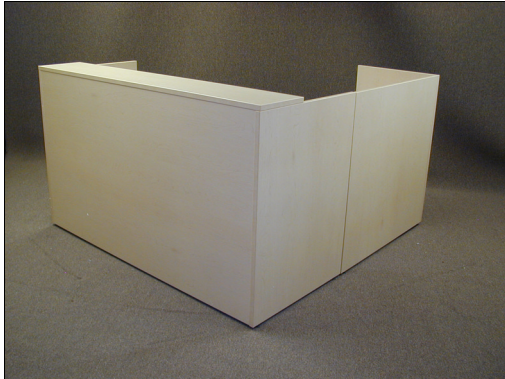

# Reception Solutions

Shown above: Woodlore reception desks with transaction tops. Available in maple or mahogany

Shown above: The Milan Series. Black leather-like contemporary lounge chair and matching sofa.

Shown above: The Tuscany Series. Upholstered transitional lounge chair and matching sofa.

Contemporary or transitional styling helps to meet the needs of any taste and budget. Comfortable and well-scaled designs will help to maximize space. Coordinating reception tables available in Maple and Mahogany.

# Reception Solutions

Reception Desk with transaction top  
Available right or left handed  
72 x 30 w/ 24 x 42 return

---

Contemporary Coffee Table

---

Contemporary End Table

---

Milan Lounge Chair  
34"L x 34"D x 34"H

---

Milan Sofa  
76"L x 34"D x 34"H

---

Tuscany Lounge Chair  
38"L x 34"D x 34"H

---

Tuscany Sofa  
80"L x 35"D x 34"H

---