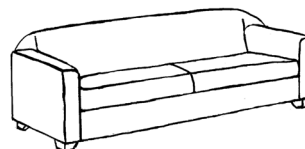

# Reception Solutions

Reception Desk with transaction top  
Available right or left handed  
72 x 30 w/ 24 x 42 return

---

Contemporary Coffee Table

---

Contemporary End Table

---

Milan Lounge Chair  
34"L x 34"D x 34"H

---

Milan Sofa  
76"L x 34"D x 34"H

---

Tuscany Lounge Chair  
38"L x 34"D x 34"H

---

Tuscany Sofa  
80"L x 35"D x 34"H

---