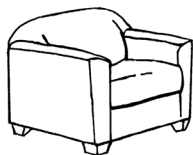

# Reception Solutions

Reception Desk with transaction top  
Available right or left handed  
72 x 30 w/ 24 x 42 return

---

Contemporary Coffee Table

---

Contemporary End Table

---

Milan Lounge Chair  
34"L x 34"D x 34"H

---

Milan Sofa  
76"L x 34"D x 34"H

---

Tuscany Lounge Chair  
38"L x 34"D x 34"H

---

Tuscany Sofa  
80"L x 35"D x 34"H

---