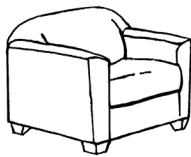

# Reception Solutions

Reception Desk with transaction top  
Available right or left handed  
72 x 30 w/ 24 x 42 return

---

Contemporary Coffee Table

---

Contemporary End Table

---

Milan Lounge Chair  
34"L x 34"D x 34"H

---

Milan Sofa  
76"L x 34"D x 34"H

---

Tuscany Lounge Chair  
38"L x 34"D x 34"H

---

Tuscany Sofa  
80"L x 35"D x 34"H

---