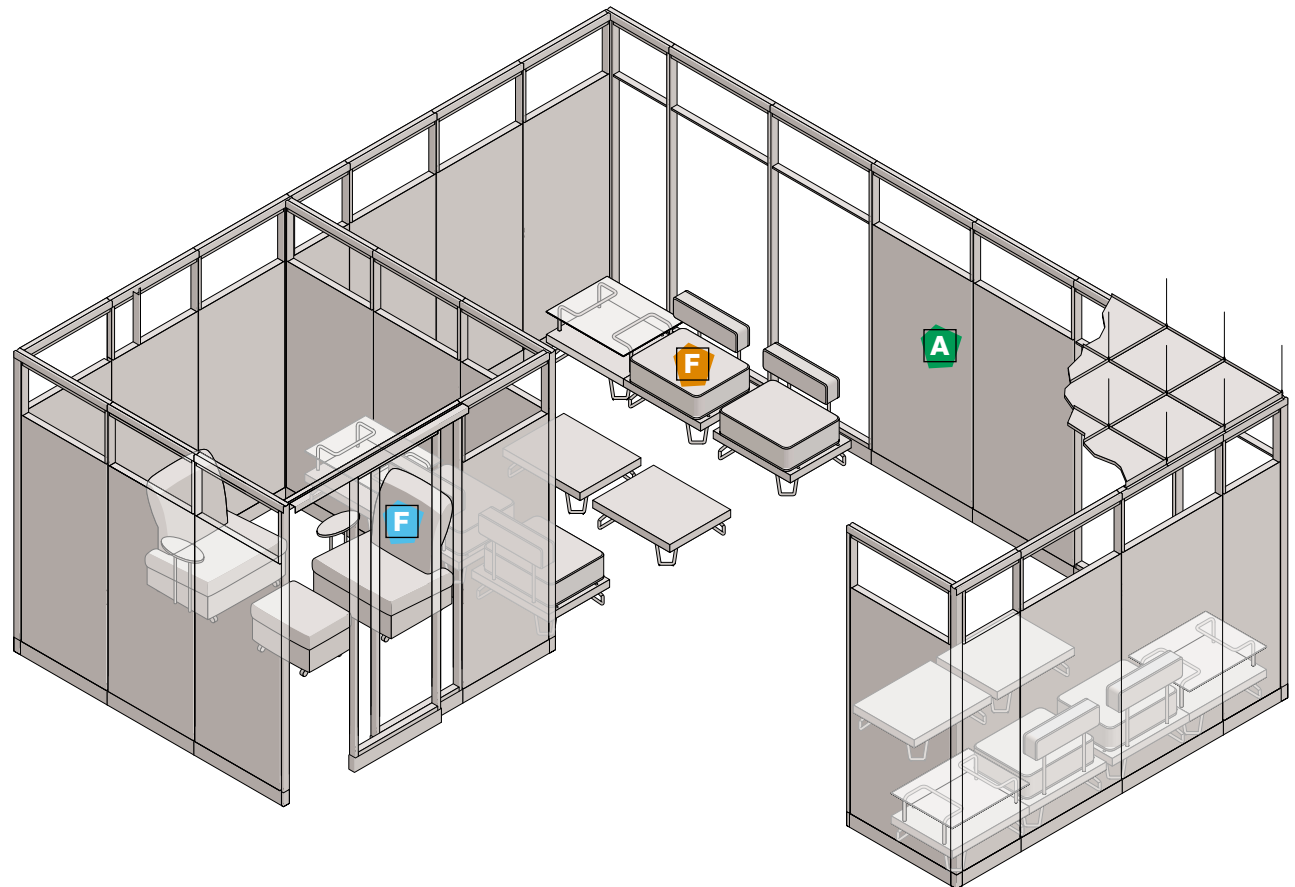

Building Blocks

- Balance Privacy
- Manage Connections
- Offer Inspiring Spaces

10 Community Space

It's about: A private space for down time and rejuvenation.

Balance Privacy

Architecture

I-line Moveable Wall provides visual and acoustical privacy.

Manage Connections

Furniture

Casual seating has convenient power and data box to keep user connected if desired.

Offer Inspiring Spaces

Furniture

Casual furniture encourages users to relax and rejuvenate.

Product List

Architecture: I-line Moveable Wall

Furniture: Metro Archipelago™ seating, Groove™ Lounge System

Note: Some application restrictions may apply for seismic zones 3 and 4.