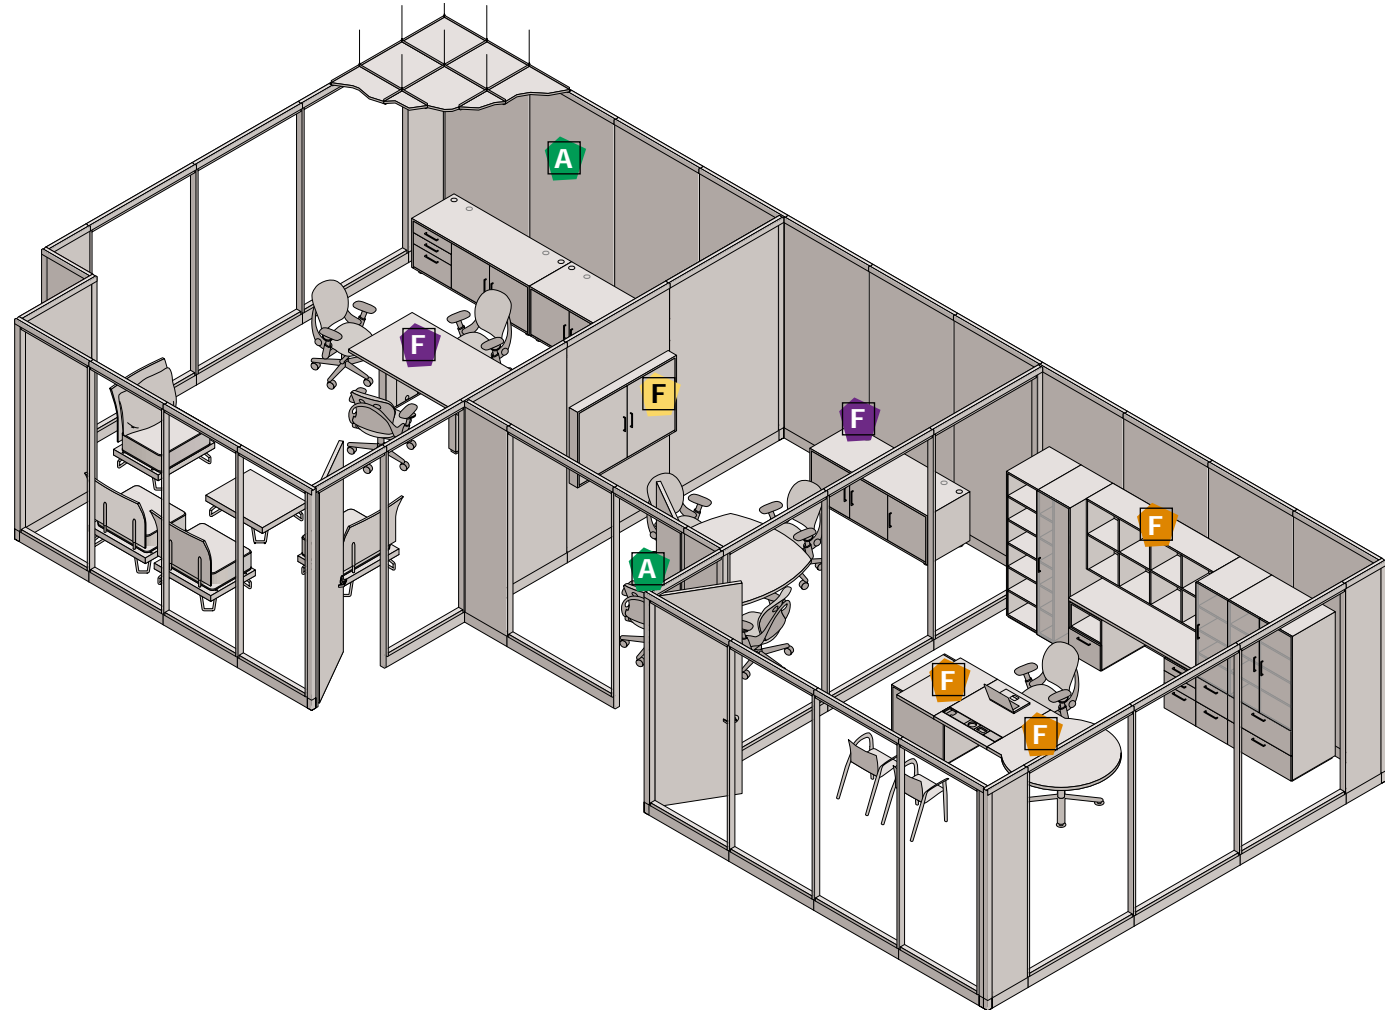

Building Blocks

- Balance Privacy
- Make Work Visible
- Manage Connections
- Support Diverse Workstyles

12 Home Base

It's about: Maximizing the usefulness of traditional private offices.

Balance Privacy

Architecture

- A** I-line Moveable Wall creates visual and acoustical privacy.

Make Work Visible

Furniture

- F** Wallboard provides visual display.

Manage Connections

Furniture

- F** Desks, tables, and pedestals support active and anticipated work.

- F** Credenzas and towers hold materials less frequently referenced.

- F** Connectivity to power and communication is provided at worksurface level.

Support Diverse Workstyles

Furniture

- F** A variety of desks, tables, and seating supports informal or traditional preferences.

Product List

Architecture: I-line Moveable Wall

Furniture: Impact™, Convene™, Groove™, Leap® seating

Note: Some application restrictions may apply for seismic zones 3 and 4.