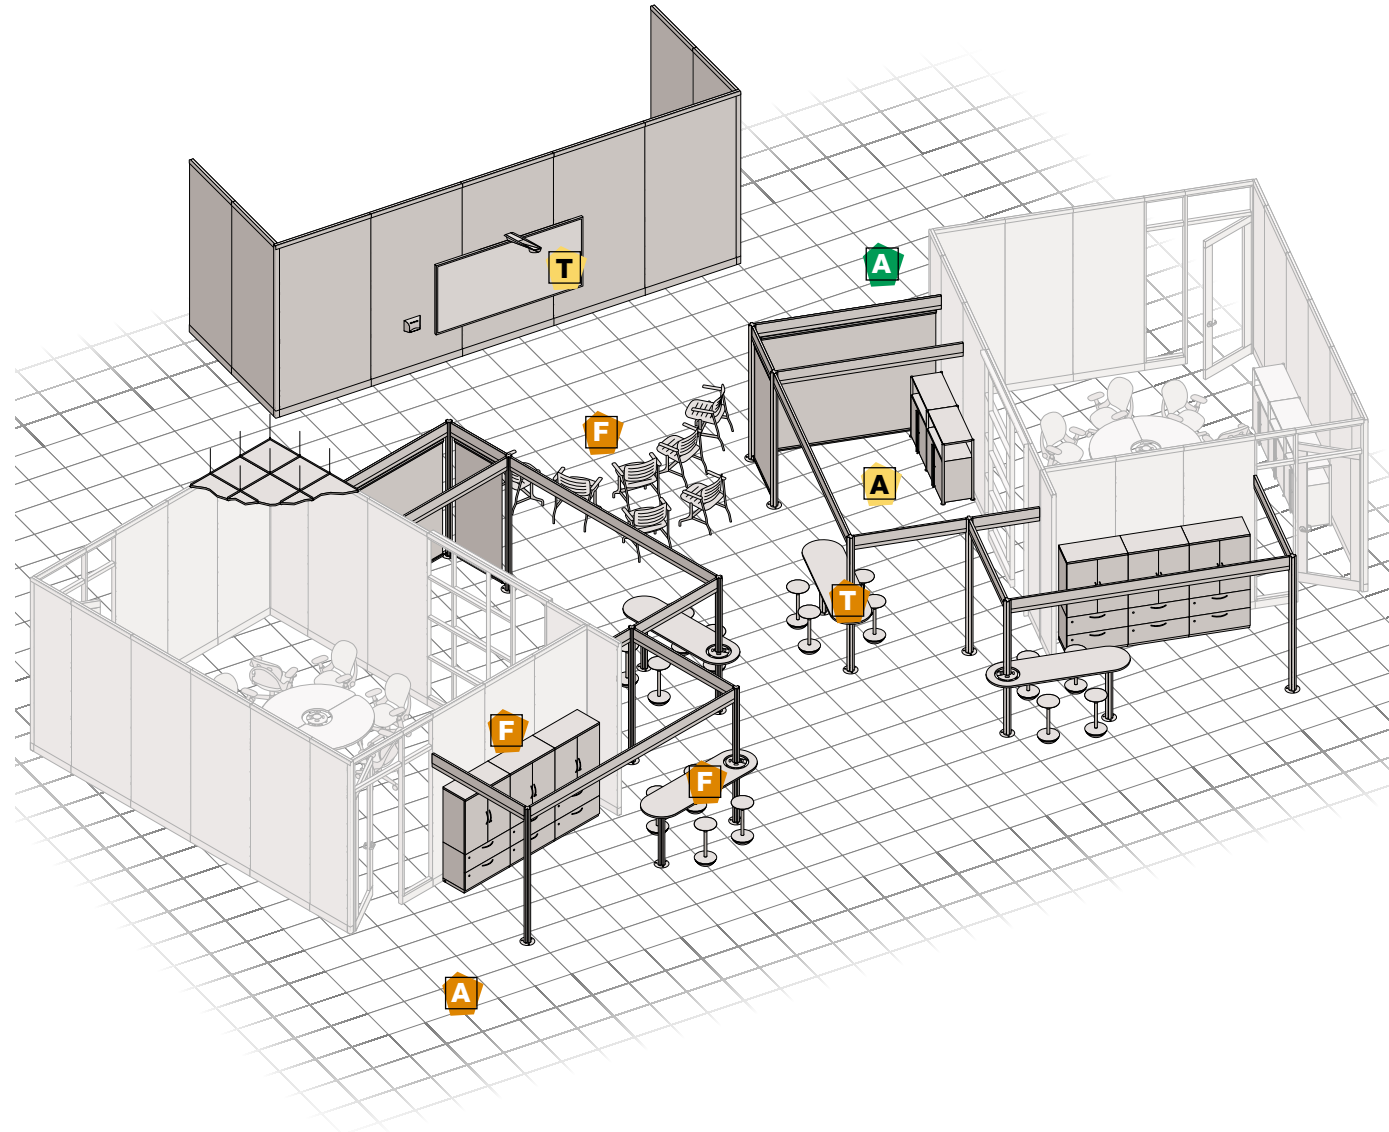

Building Blocks

- Balance Privacy
- Make Work Visible
- Manage Connections

18 In-between

It's about space that makes project work visible and encourages feedback and interaction between teams

Balance Privacy

Architecture

Pathways Post and Beam and I-Line moveable wall create boundaries.

Make Work Visible

Architecture

Use boundaries to display and capture information to share with related teams.

Technology

Polyvision CopyCam records and displays information to share with others.

Manage Connections

Architecture

Underscore low-profile access floor allows flexible and convenient routing of power and communications.

Furniture

Standing height worksurface capsule is convenient for impromptu interaction.

Storage cabinets store team equipment and supplies.

Stackable chairs and alternative posture seating allow for group expansion during presentations and prototyping sessions.

Technology

Pathways Post and Beam Technology Ports provide quick and easy access to power and communications.

Product Lines

Architecture: I-Line moveable walls, Underscore® access floor

Furniture: Pathways® Post and Beam, Pathways Worksurface System, Vecta Wilkhahn Conrack cabinet, Universal storage cabinet, Vecta Wilkhahn Stitz™ stool, Vecta Kart® chair

Technology: Pathways Technology Port, Polyvision markerboard and CopyCam

Note: Some application restrictions may apply for seismic zones 3 and 4.