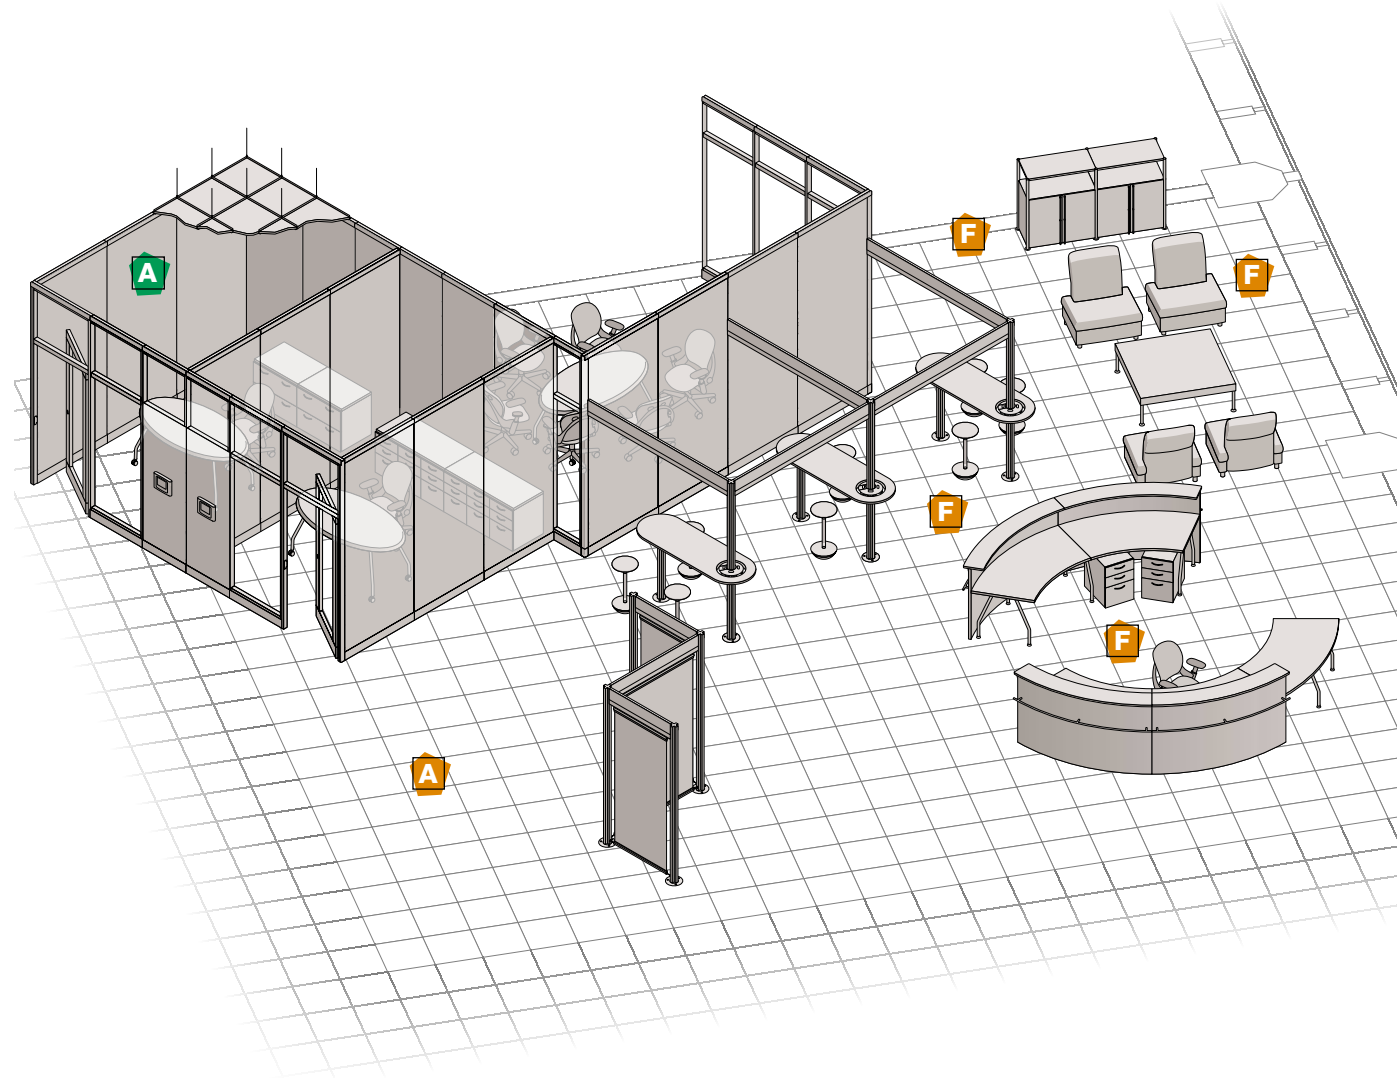

- Balance Privacy
- Manage Connections

20 Community

It's about a welcoming center for visitors and customers

Balance Privacy

Architecture

I-Line moveable wall creates boundaries and provides visual and acoustical privacy for meetings with guests.

Manage Connections

Architecture

Underscore low-profile access floor allows flexible and convenient routing of power and communications.

Furniture

Pathways Post and Beam provides framework for touchdown spaces.

Pathways capsule worksurface and stools accommodate impromptu exchanges between visitors and employees.

Flexible, curvilinear furniture creates pleasing concierge center

Soft seating provides a comfortable waiting area for visitors.

Technology

Entire welcoming center accommodates wireless technology.

Product Lines

Architecture: I-Line moveable wall, Underscore® access floor

Furniture: Pathways® Post and Beam with in-fill, Pathways Worksurface System, Werndl® Emerge®, Universal storage pedestal, Vecta Wilkhahn Conrack storage cabinets, Brayton Sidewalk™ table, Leap® seating, Vecta Wilkhahn Stitz™ stools, Metro Archipelago™ seating

Technology: RoomWizard™

Note: Some application restrictions may apply for seismic zones 3 and 4.