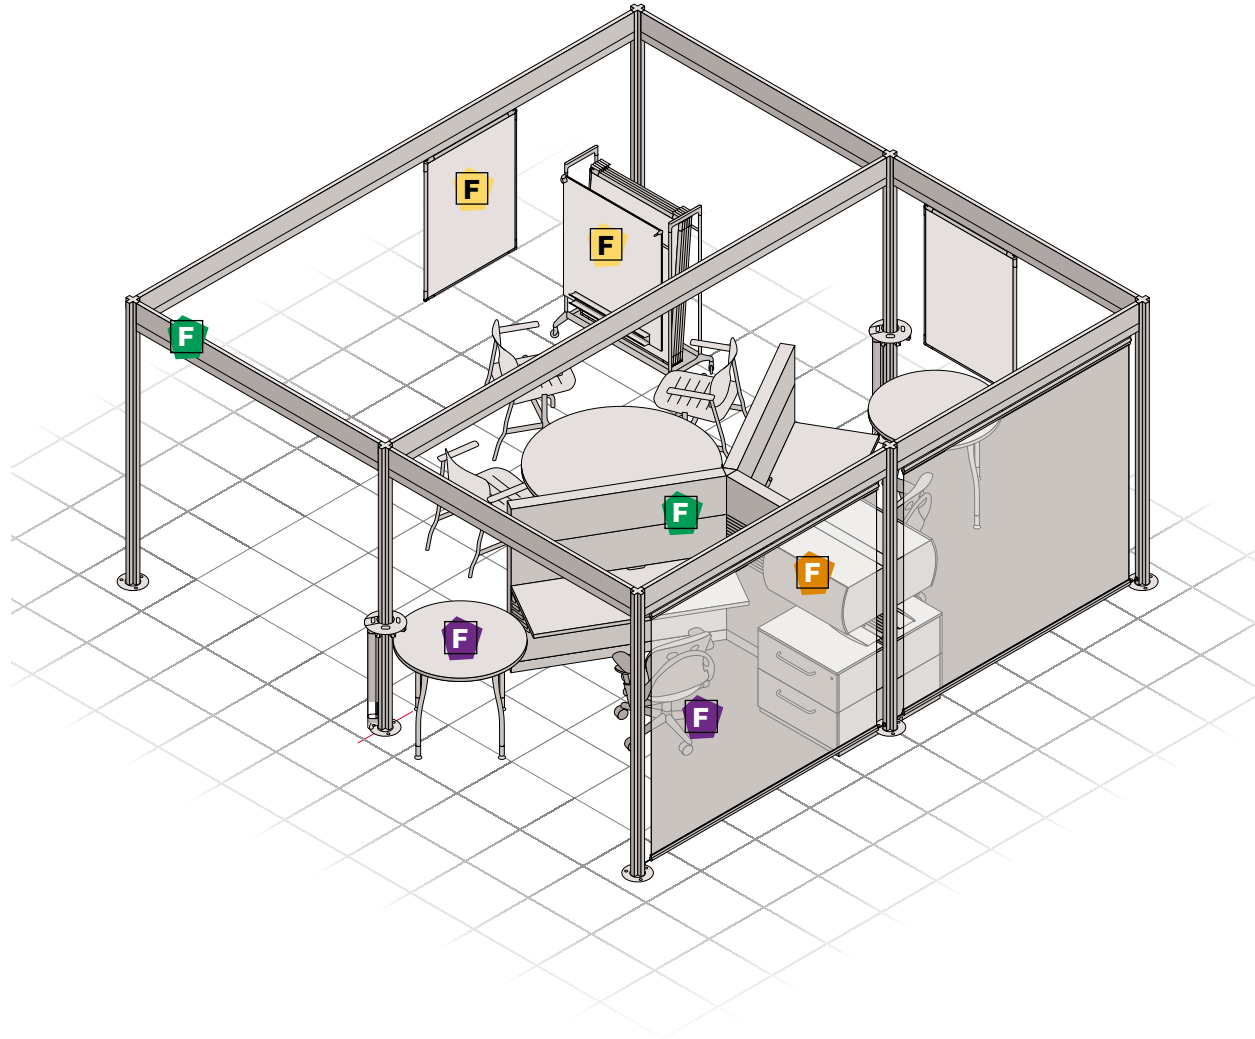

Building Blocks

- Balance Privacy
- Make Work Visible
- Manage Connections
- Support Diverse Workstyles

27 Homebase, Team Space

It's about homebases with integrated team space

Balance Privacy

- F** Furniture Pathways Post and Beam defines the space.
- F** 120° panel planning creates space division for two homebases and team area.

Make Work Visible

- F** Furniture Huddleboards serve dual purpose as surface for projection and markerboards for sharing information.

Manage Connections

- F** Furniture Upper storage and lateral files keep reference material close at hand yet out of sight.

Support Diverse Workstyles

- F** Furniture The combination of fixed and mobile worksurfaces support active and anticipated work activities.
- F** Fully adjustable seating encourages healthy postures.

Product Lines

Furniture: Pathways® Post and Beam, Answer® panels, Pathways Worksurface System, Universal curved bin and lateral file, Huddleboard®, Leap® seating, Cachet® seating

Technology: Pathways® Technology Ports