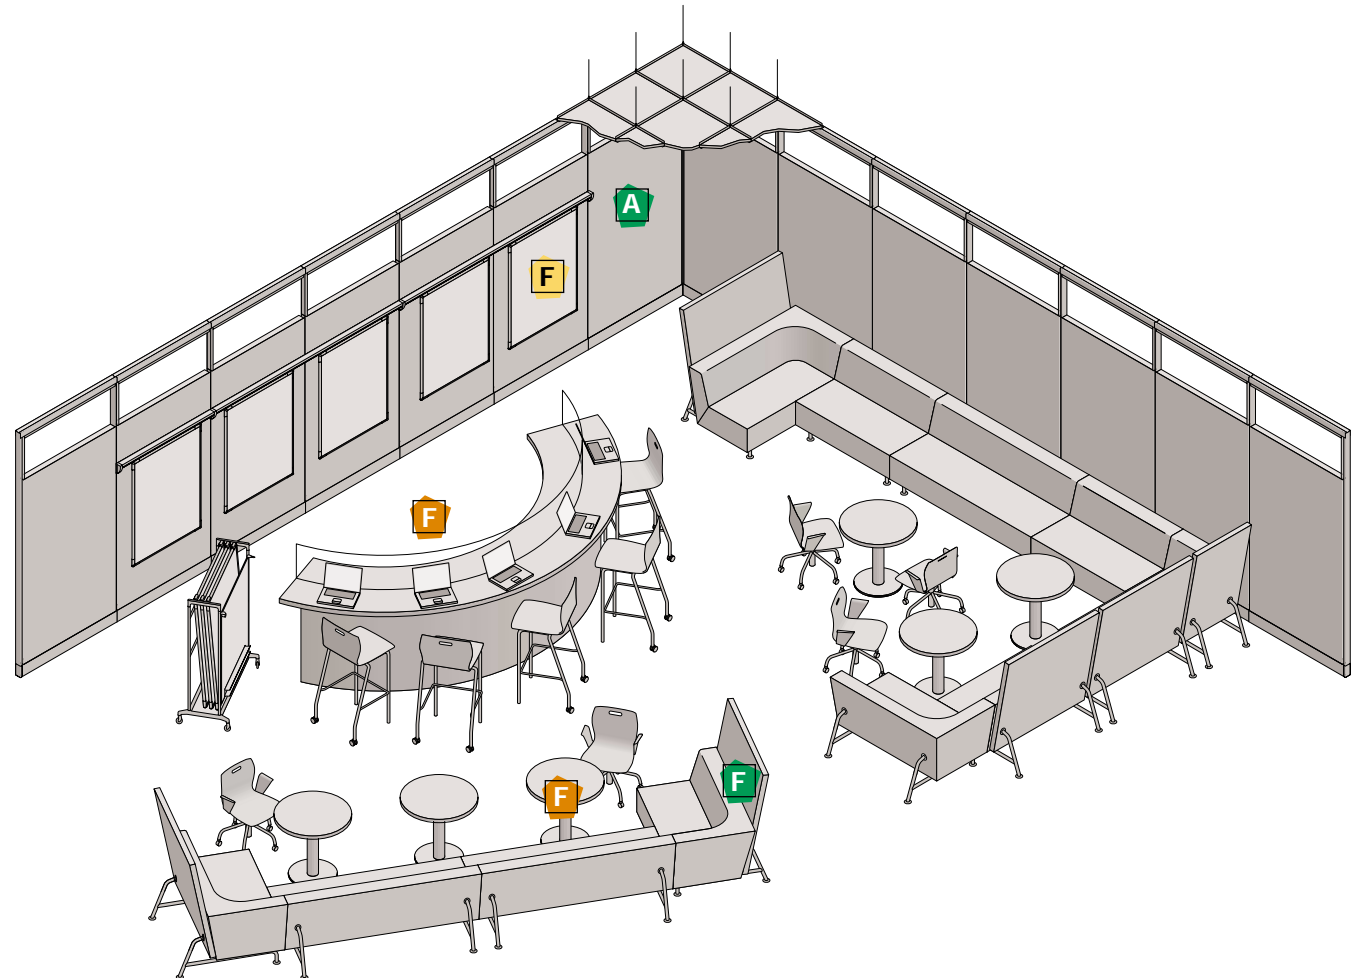

Building Blocks

- Balance Privacy
- Make Work Visible
- Manage Connections

4 Community Space

It's about: A place to exchange ideas, socialize, meet and encounter.

Balance Privacy

Architecture

A I-line Moveable Wall creates boundaries for café.

Furniture

F Booth seating provides space division enabling small group conversations.

Make Work Visible

Furniture

F Huddleboard enables visual display.

Manage Connections

Furniture

F A variety of furniture, such as booth seating and café stools, encourages conversation and knowledge exchange.

F Counter and café stools create central meeting place. Counter houses refrigerator and beverage appliances. It also provides access to power and communications.

Product List

Architecture: I-line Moveable Wall

Furniture: Metro Bix™ seating and café table, Huddleboard and Metro Rover stools and chairs

Note: Some application restrictions may apply for seismic zones 3 and 4.