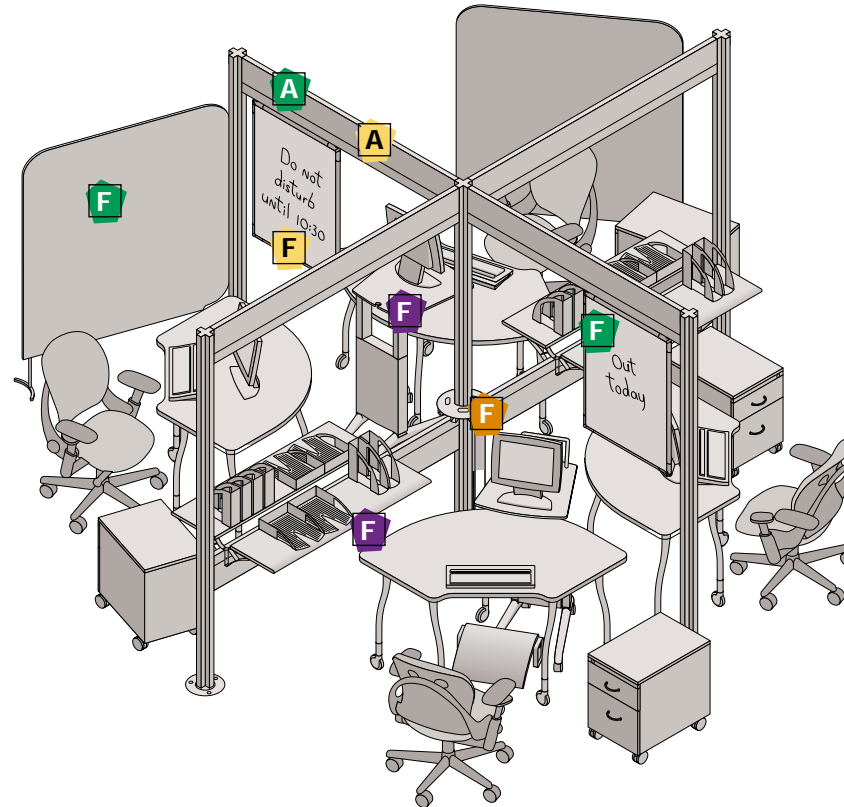

Building Blocks

- Balance Privacy
- Make Work Visible
- Manage Connections
- Support Diverse Workstyles

6 Home Base

It's about: A home base where it is easy to share information.

Balance Privacy

Architecture

A Pathways Post and Beam creates space division.

Furniture

F Mobile screen enables users to negotiate the privacy they need.

F Huddleboard helps users convey their availability or desire for privacy.

Make Work Visible

Architecture

A Pathways Post and Beam provides a structure for visual display.

Furniture

F Huddleboard enables users to make notes and share information with others.

Manage Connections

Furniture

F Pathways Post and Beam manages power and communications from floor-to-hub for quick and easy access.

Support Diverse Workstyles

Furniture

F The combination of Emerge Communicator, Pathways shelf, and mobile tables accommodates a wide range of workstyles for computer viewing distance, access to reference materials and comfortable arm positions.

Product List

Architecture: Pathways® Post and Beam, Fence, and shelf

Furniture: Pathways® Worksurface System, Pathways® Privacy Screen, Turnstone Smoke™ mobile pedestal, Werndl Emerge® Communicator, and Huddleboard™

Technology: Pathways® Technology Hub

Note: Some application restrictions may apply for seismic zones 3 and 4.