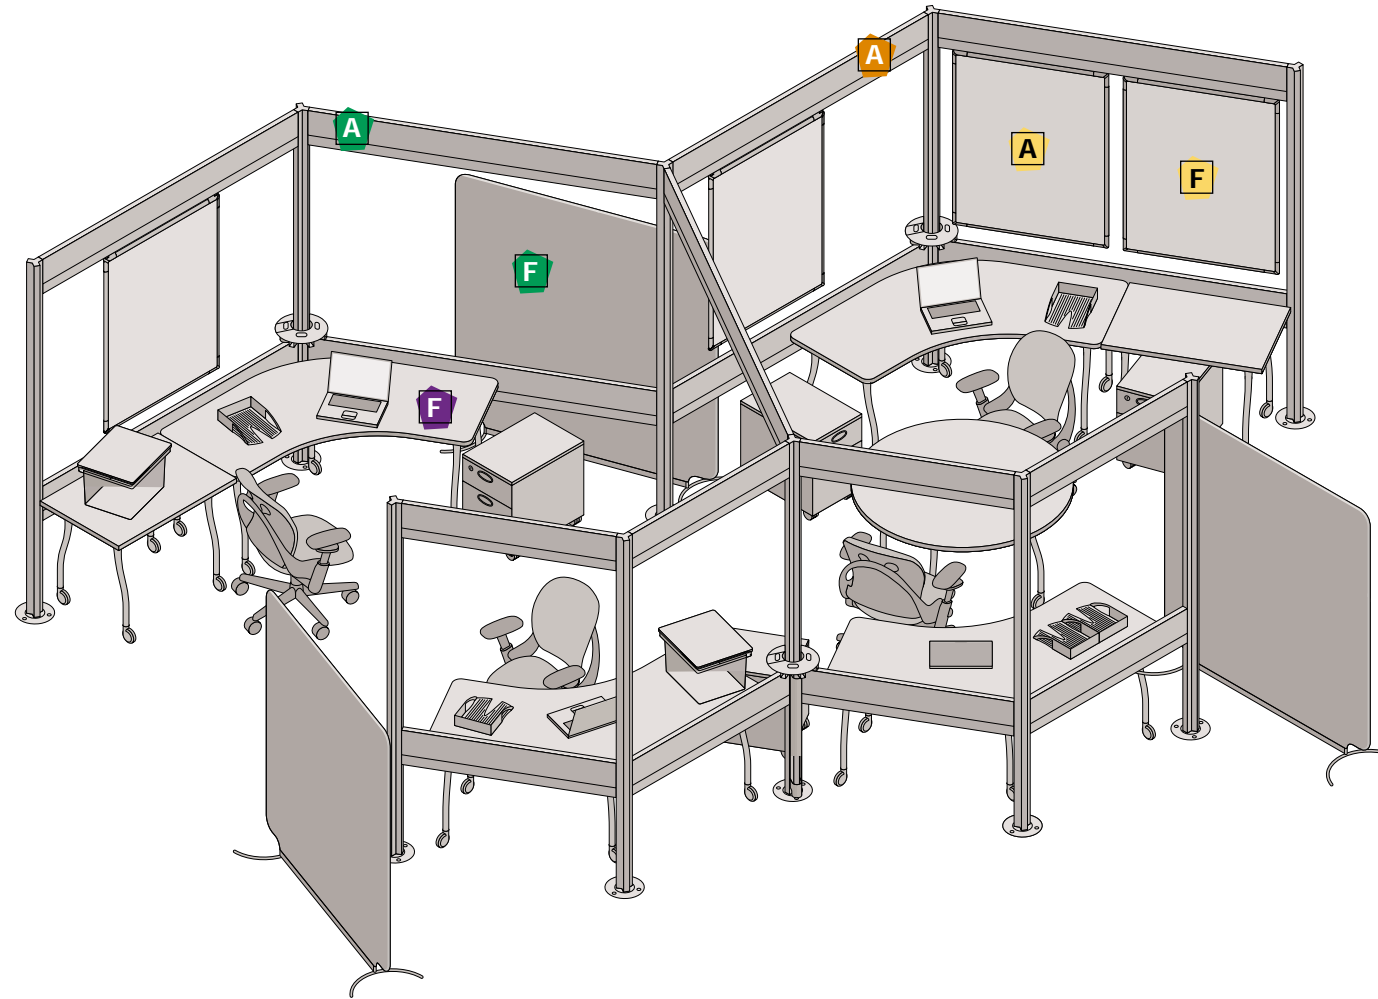

Balance Privacy

Architecture

A Pathways Post and Beam creates space division.

Furniture

F Mobile screens enable users to negotiate some visual privacy as needed.

Make Work Visible

Architecture

A Pathways Post and Beam provides structure for markerboards.

Furniture

F Markerboards allow people to capture and share information with others.

Manage Connections

Architecture

A Pathways Post and Beam manages the power and communications from floor-to-hub and through fence for quick and easy access.

Support Diverse Workstyles

Furniture

F Mobile tables and storage support individual work and can be moved to accommodate a wide variety of work activities and styles.

Product List

Architecture: Pathways® Post and Beam

Furniture: Pathways® Worksurface System, Answer® mobile pedestals

Technology: Pathways® Technology Hub

Note: Some application restrictions may apply for seismic zones 3 and 4.