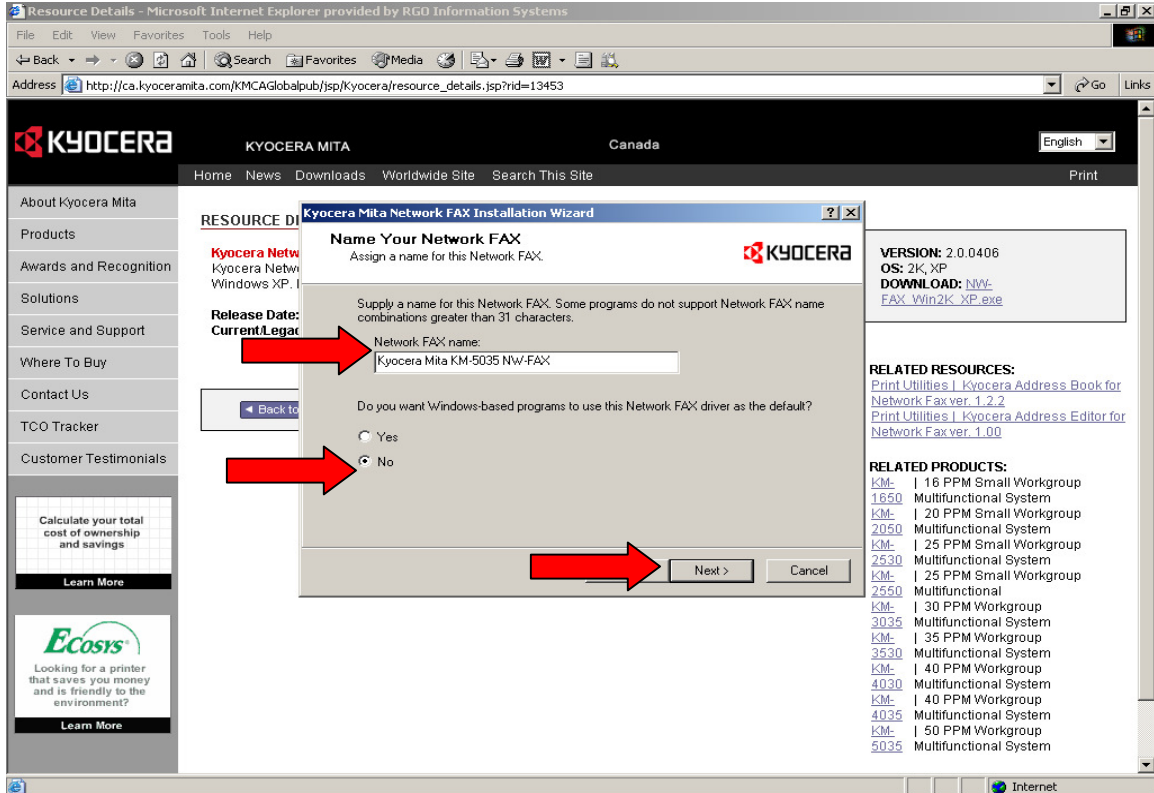

Select a new name if desired and select **No** for default. Click **Next**.