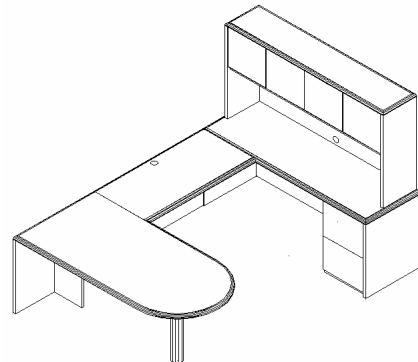

Specify Finish   Light Cherry   -LC
                          Medium Cherry   -MC / **IN STOCK**