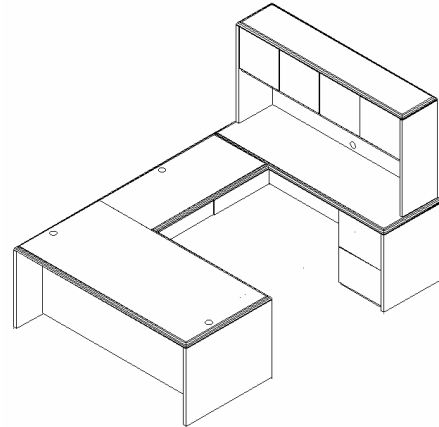

Laminate Straight Front Desk $1777.54

LCD-7236	Straight Front Desk	$314.76
LC-7224	Credenza	$281.82
LB-48	42" Bridge	$156.16
LH-7241	Hutch w/ doors	$372.10
LP-BBF	BBF Pedestal	$329.40
LP-FF	FF Pedestal	$323.30

Specify Finish   Cherry   -C / **IN STOCK**
                         Mahogany   -M