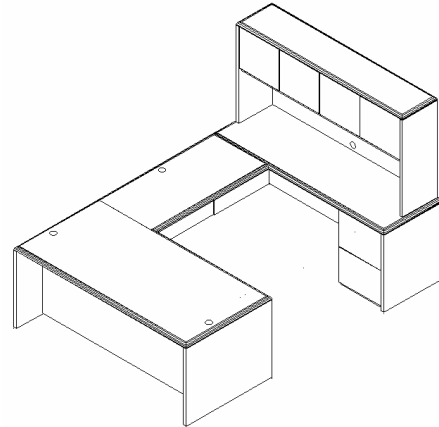

Specify Finish   Light Cherry   -LC
                          Medium Cherry   -MC / **IN STOCK**

D-Top Desk Set $3010.96

CDBF-7242	D-Top Desk	$713.70
CC-7224	Credenza	$590.48
CB-48	42" Bridge	$323.30
CH-7241	Hutch w/ doors	$906.46
CP-BBF	BBF Pedestal	$470.02