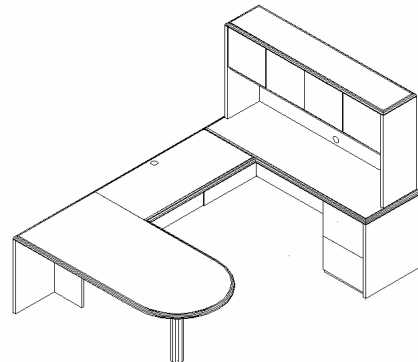

Laminate D-Top Desk Set $1769

LDBF-7242	D-Top Desk	$306.72
LC-7224	Credenza	$281.82
LB-48	42" Bridge	$156.16
LH-7241	Hutch w/ doors	$372.10
LP-BBF	BBF Pedestal	$329.40
LP-FF	FF Pedestal	$323.30

Specify Finish   Cherry   -C / **IN STOCK**
                         Mahogany   -M