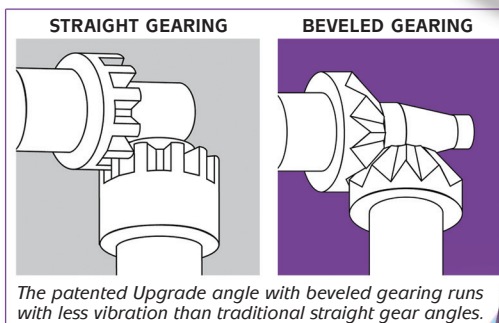

If you like Upgrade®, you'll love these Sultan products...

Topex® Prophyl Paste

Topex formula rinses easily, leaving no gritty residue. Available in eleven delicious flavors and four grits, to accommodate every patient.

Topex® APF Fluoride Gel

Thixotropic formulation remains in the tray, reducing fluoride ingestion. Fast, 60-second application. Available in five great Topex flavors.

DuraShield®

5% Fluoride Varnish

Unit dose application with an UltraBrush™ prevents separation of fluoride. Sets on contact with saliva, lasts up to eight hours.